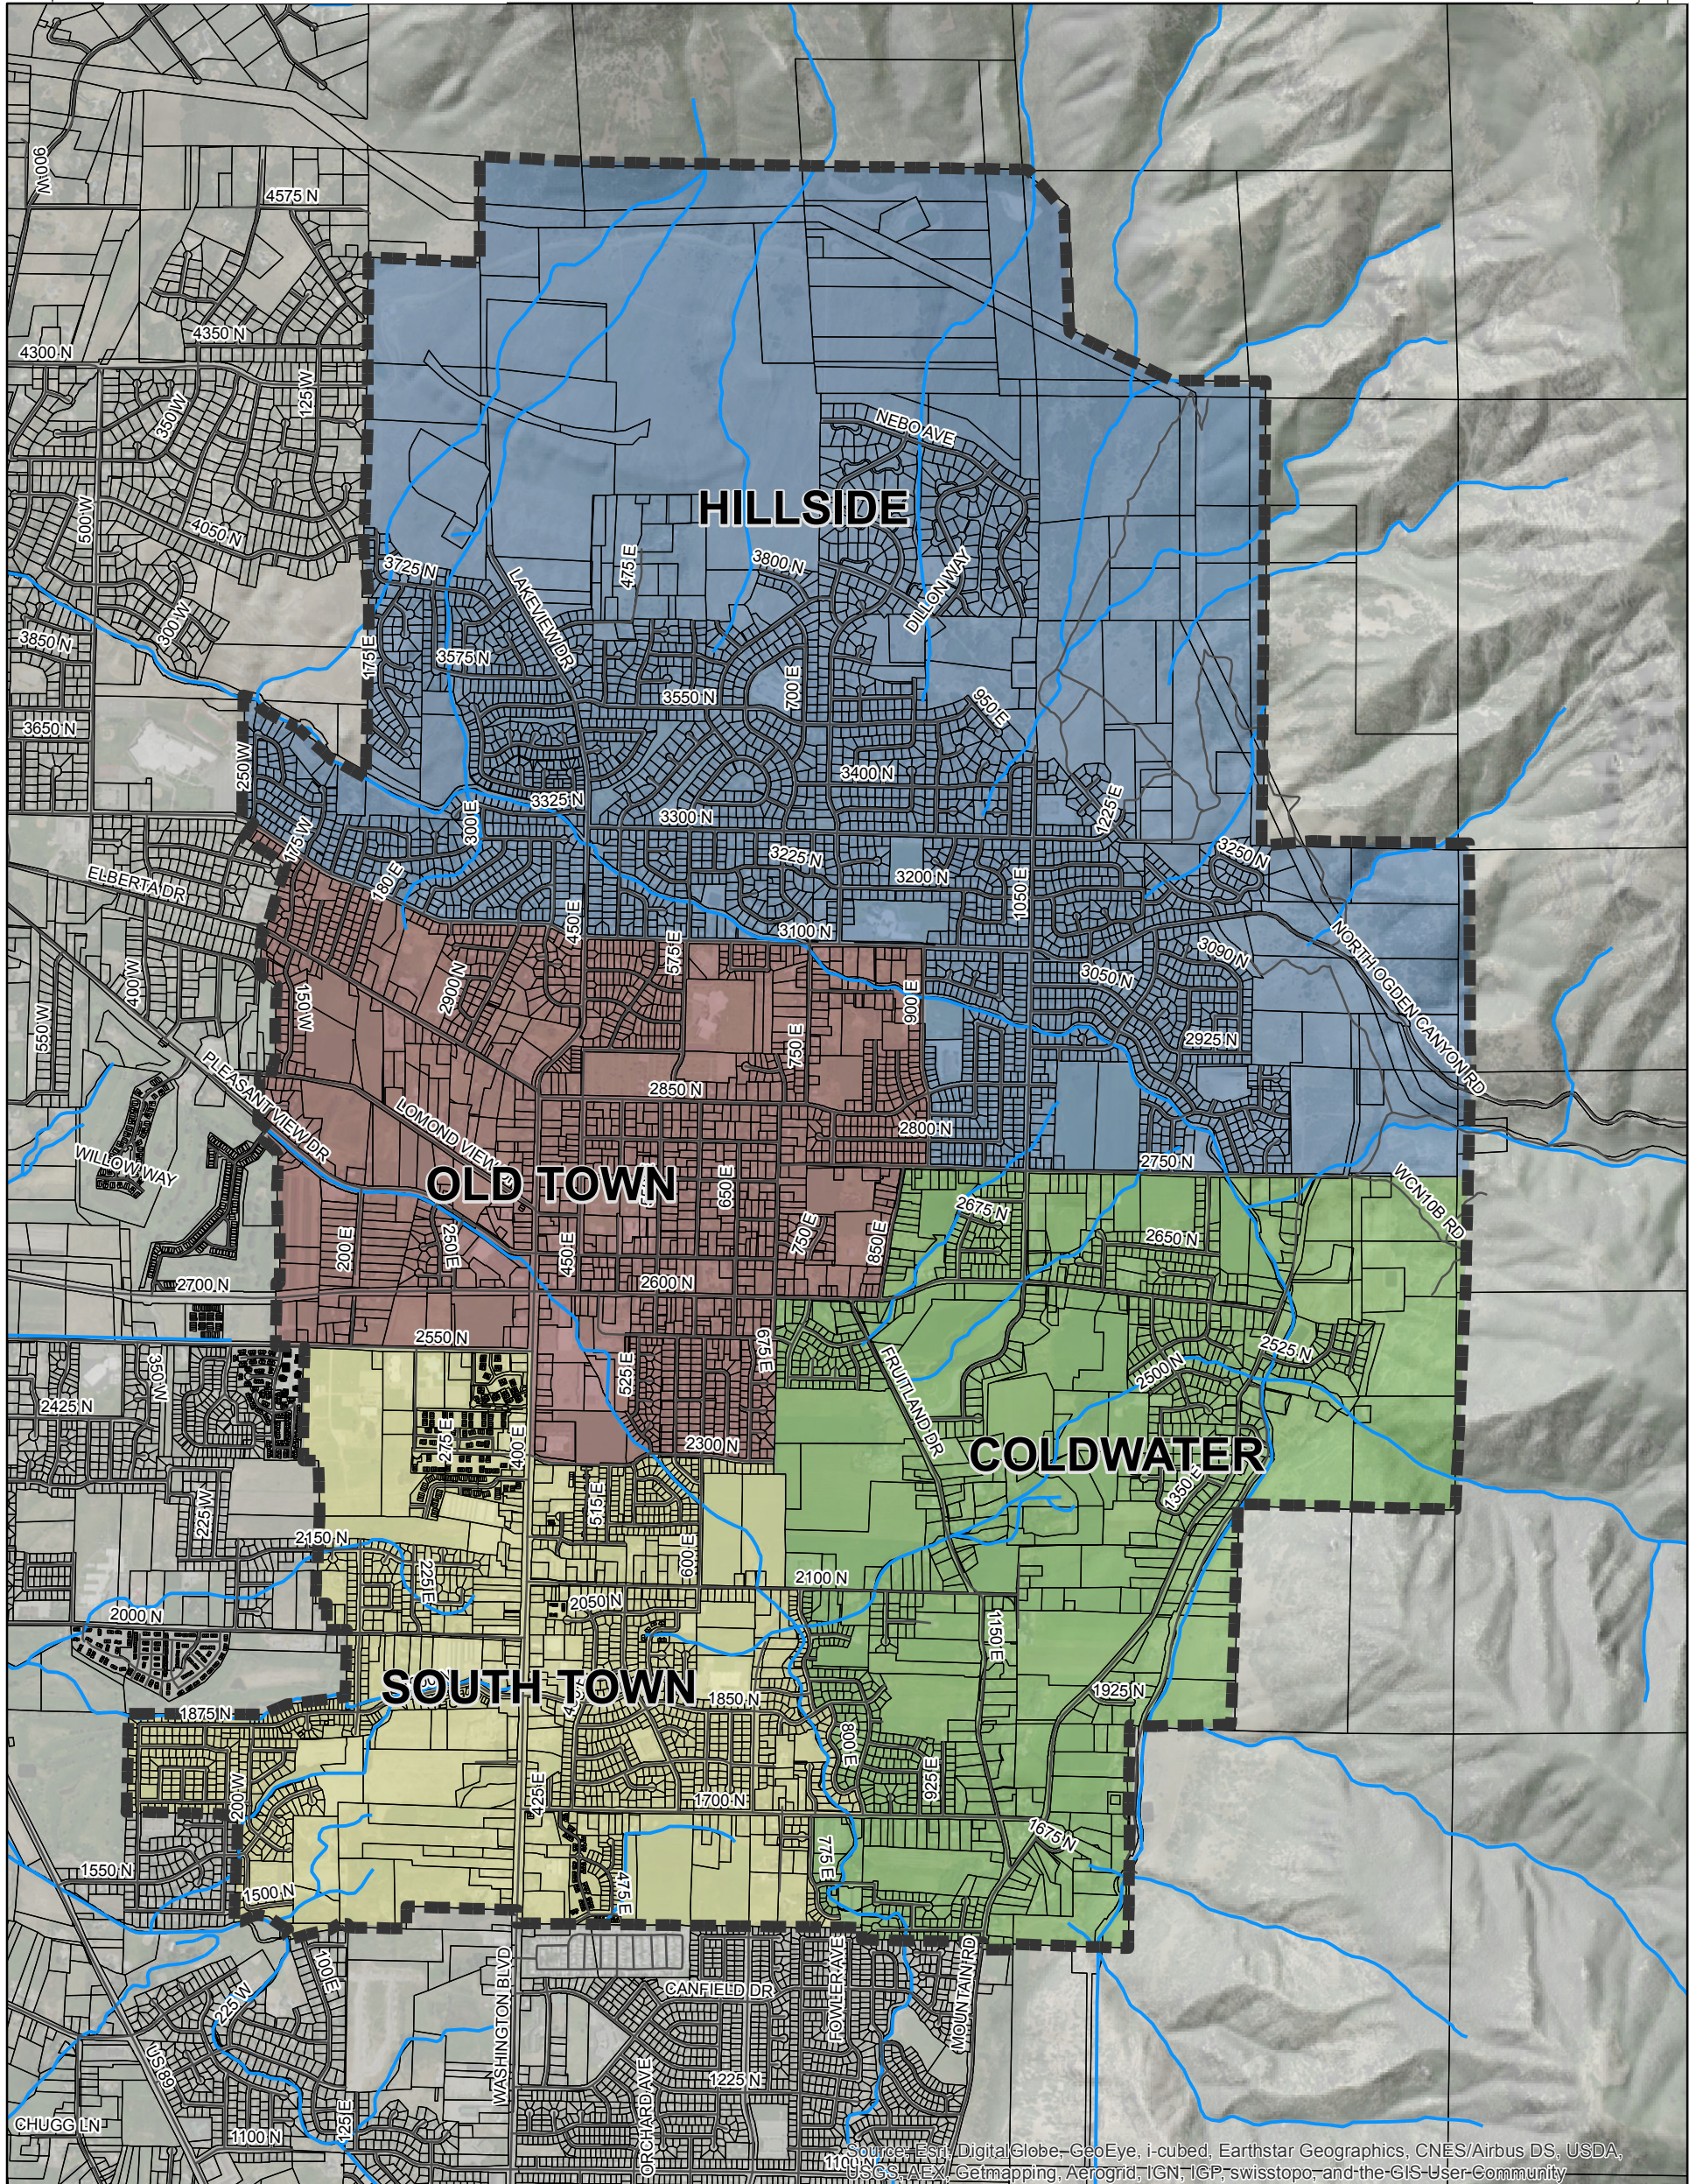

NEIGHBORHOOD MAP

North Ogden Potential Boundary

NEIGHBORHOOD

Streets

Streams/Canals

Parcels

Hillside

Old Town

Coldwater

South Town

NORTH OGDEN CITY

SETTLED 1851

GENERAL PLAN UPDATE

Date: 7/28/2015

Source: Esri, DigitalGlobe, GeoEye, i-cubed, Earthstar Geographics, CNES/Airbus DS, USDA, USGS, AeroGRID, IGN, IGP, swisstopo, and the GIS-User-Community