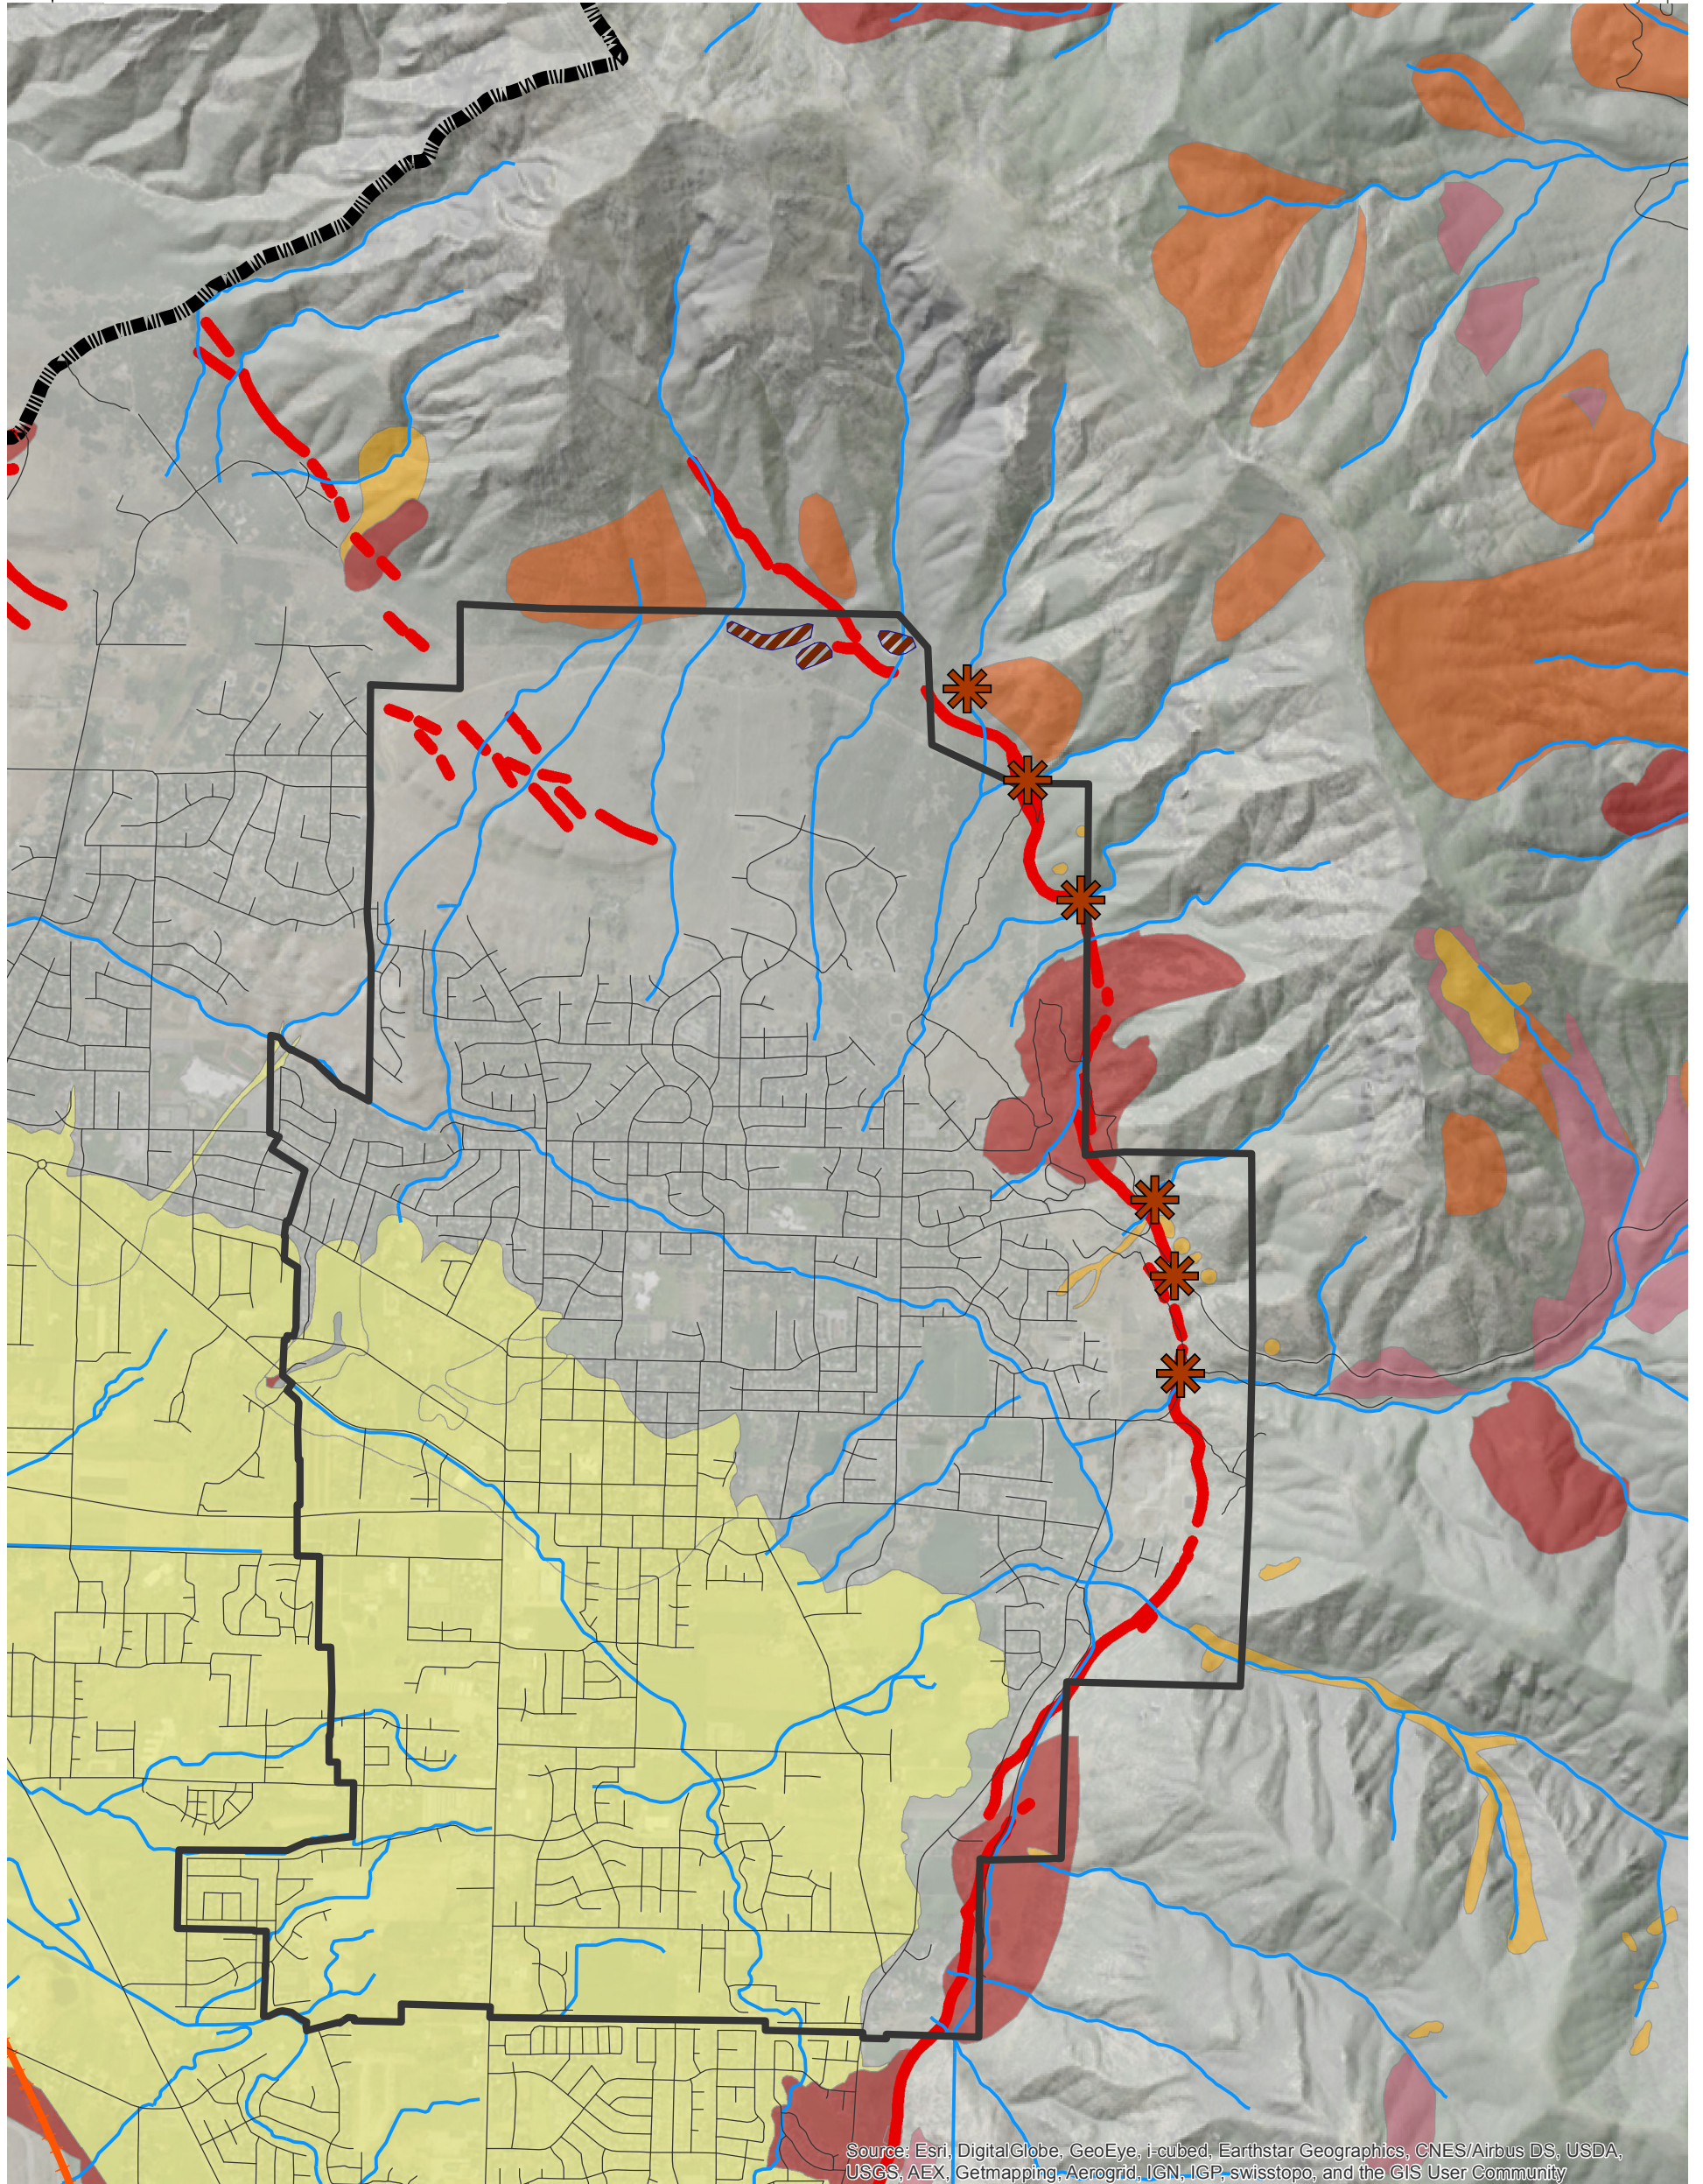

# GEOLOGY MAP

## NORTH OGDEN CITY

— SETTLED 1851 —

## GENERAL PLAN UPDATE

Date: 7/28/2015

Source: Esri, DigitalGlobe, GeoEye, i-cubed, Earthstar Geographics, CNES/Airbus DS, USDA, USGS, AEX, Getmapping, Aerogrid, IGN, IGP, swisstopo, and the GIS User Community