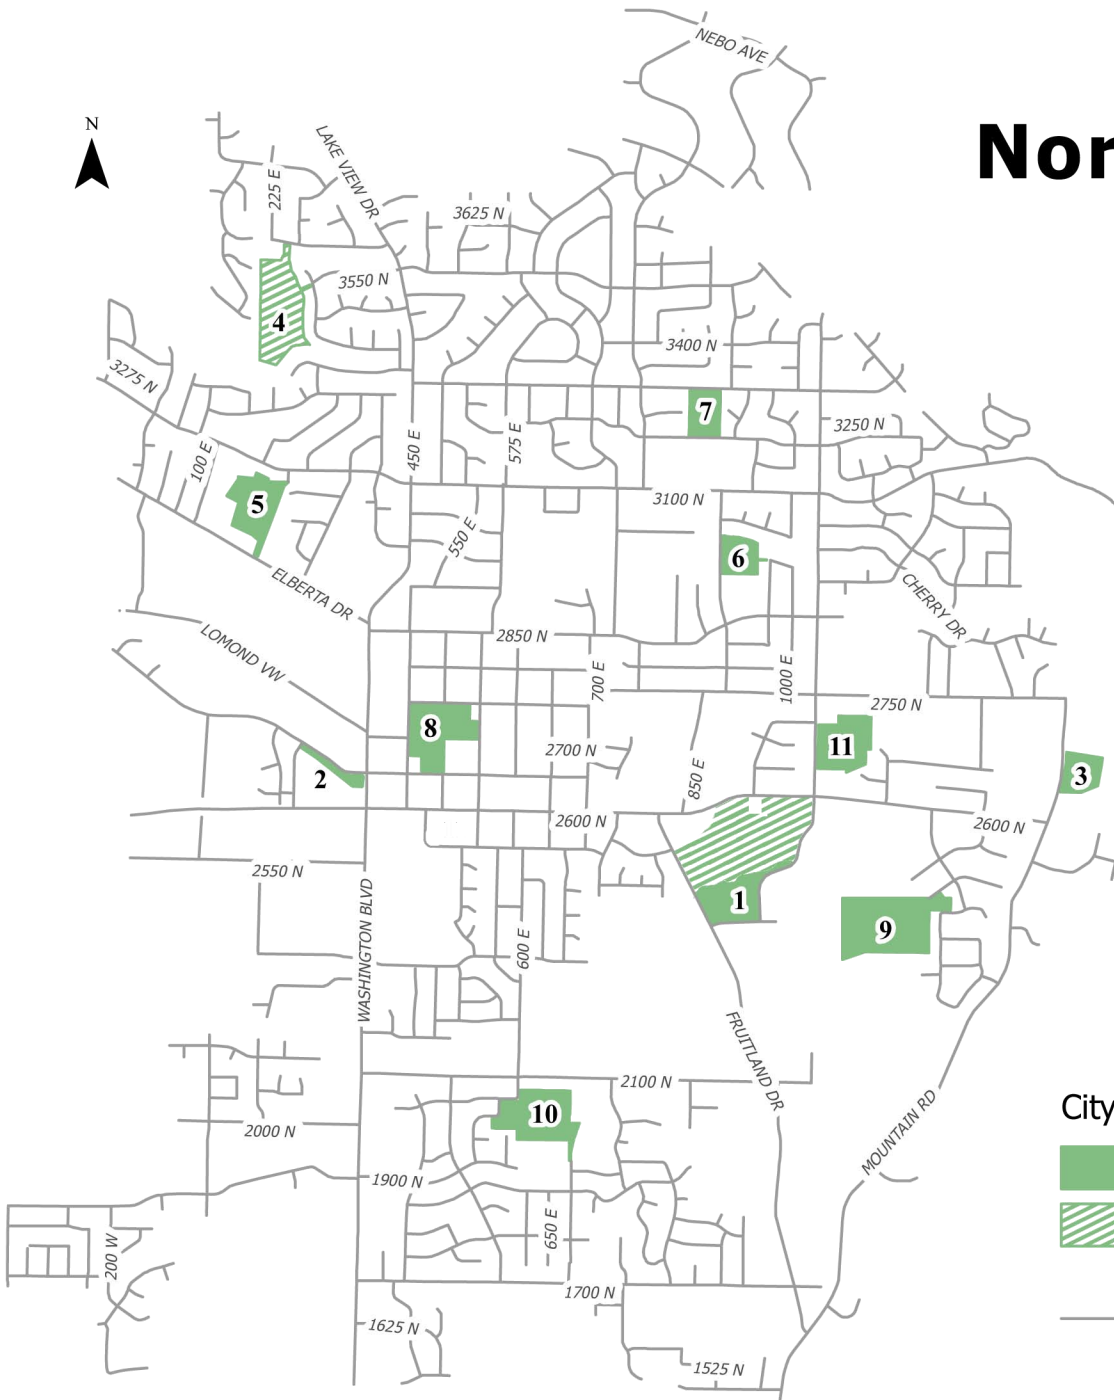

# North Ogden City Parks September 2018

Number	Name	Address
1	Barker Park	2375 North Fruitland Drive
2	Bicentennial Park	2641 North 400 East
3	Equestrian Park	2675 North Mountain Road
4	Lakeview Park	3550 North 350 East
5	Lomond View Park	220 East Elberta Drive
6	McGriff Park	2950 North 950 East
7	Mountain View Park	875 East 3300 North
8	North Ogden Park	2750 North 500 East
8	Skate Park	2750 North 500 East
9	Oaklawn Park	1200 East 2500 North
10	Orton/Green Acres Park	2050 North 575 East
11	Wadman Park	2625 North 1050 East

## City Parks

 Existing

 Planned

 City Streets

0.5

Miles

Parks and Recreation Department  
North Ogden City, Utah