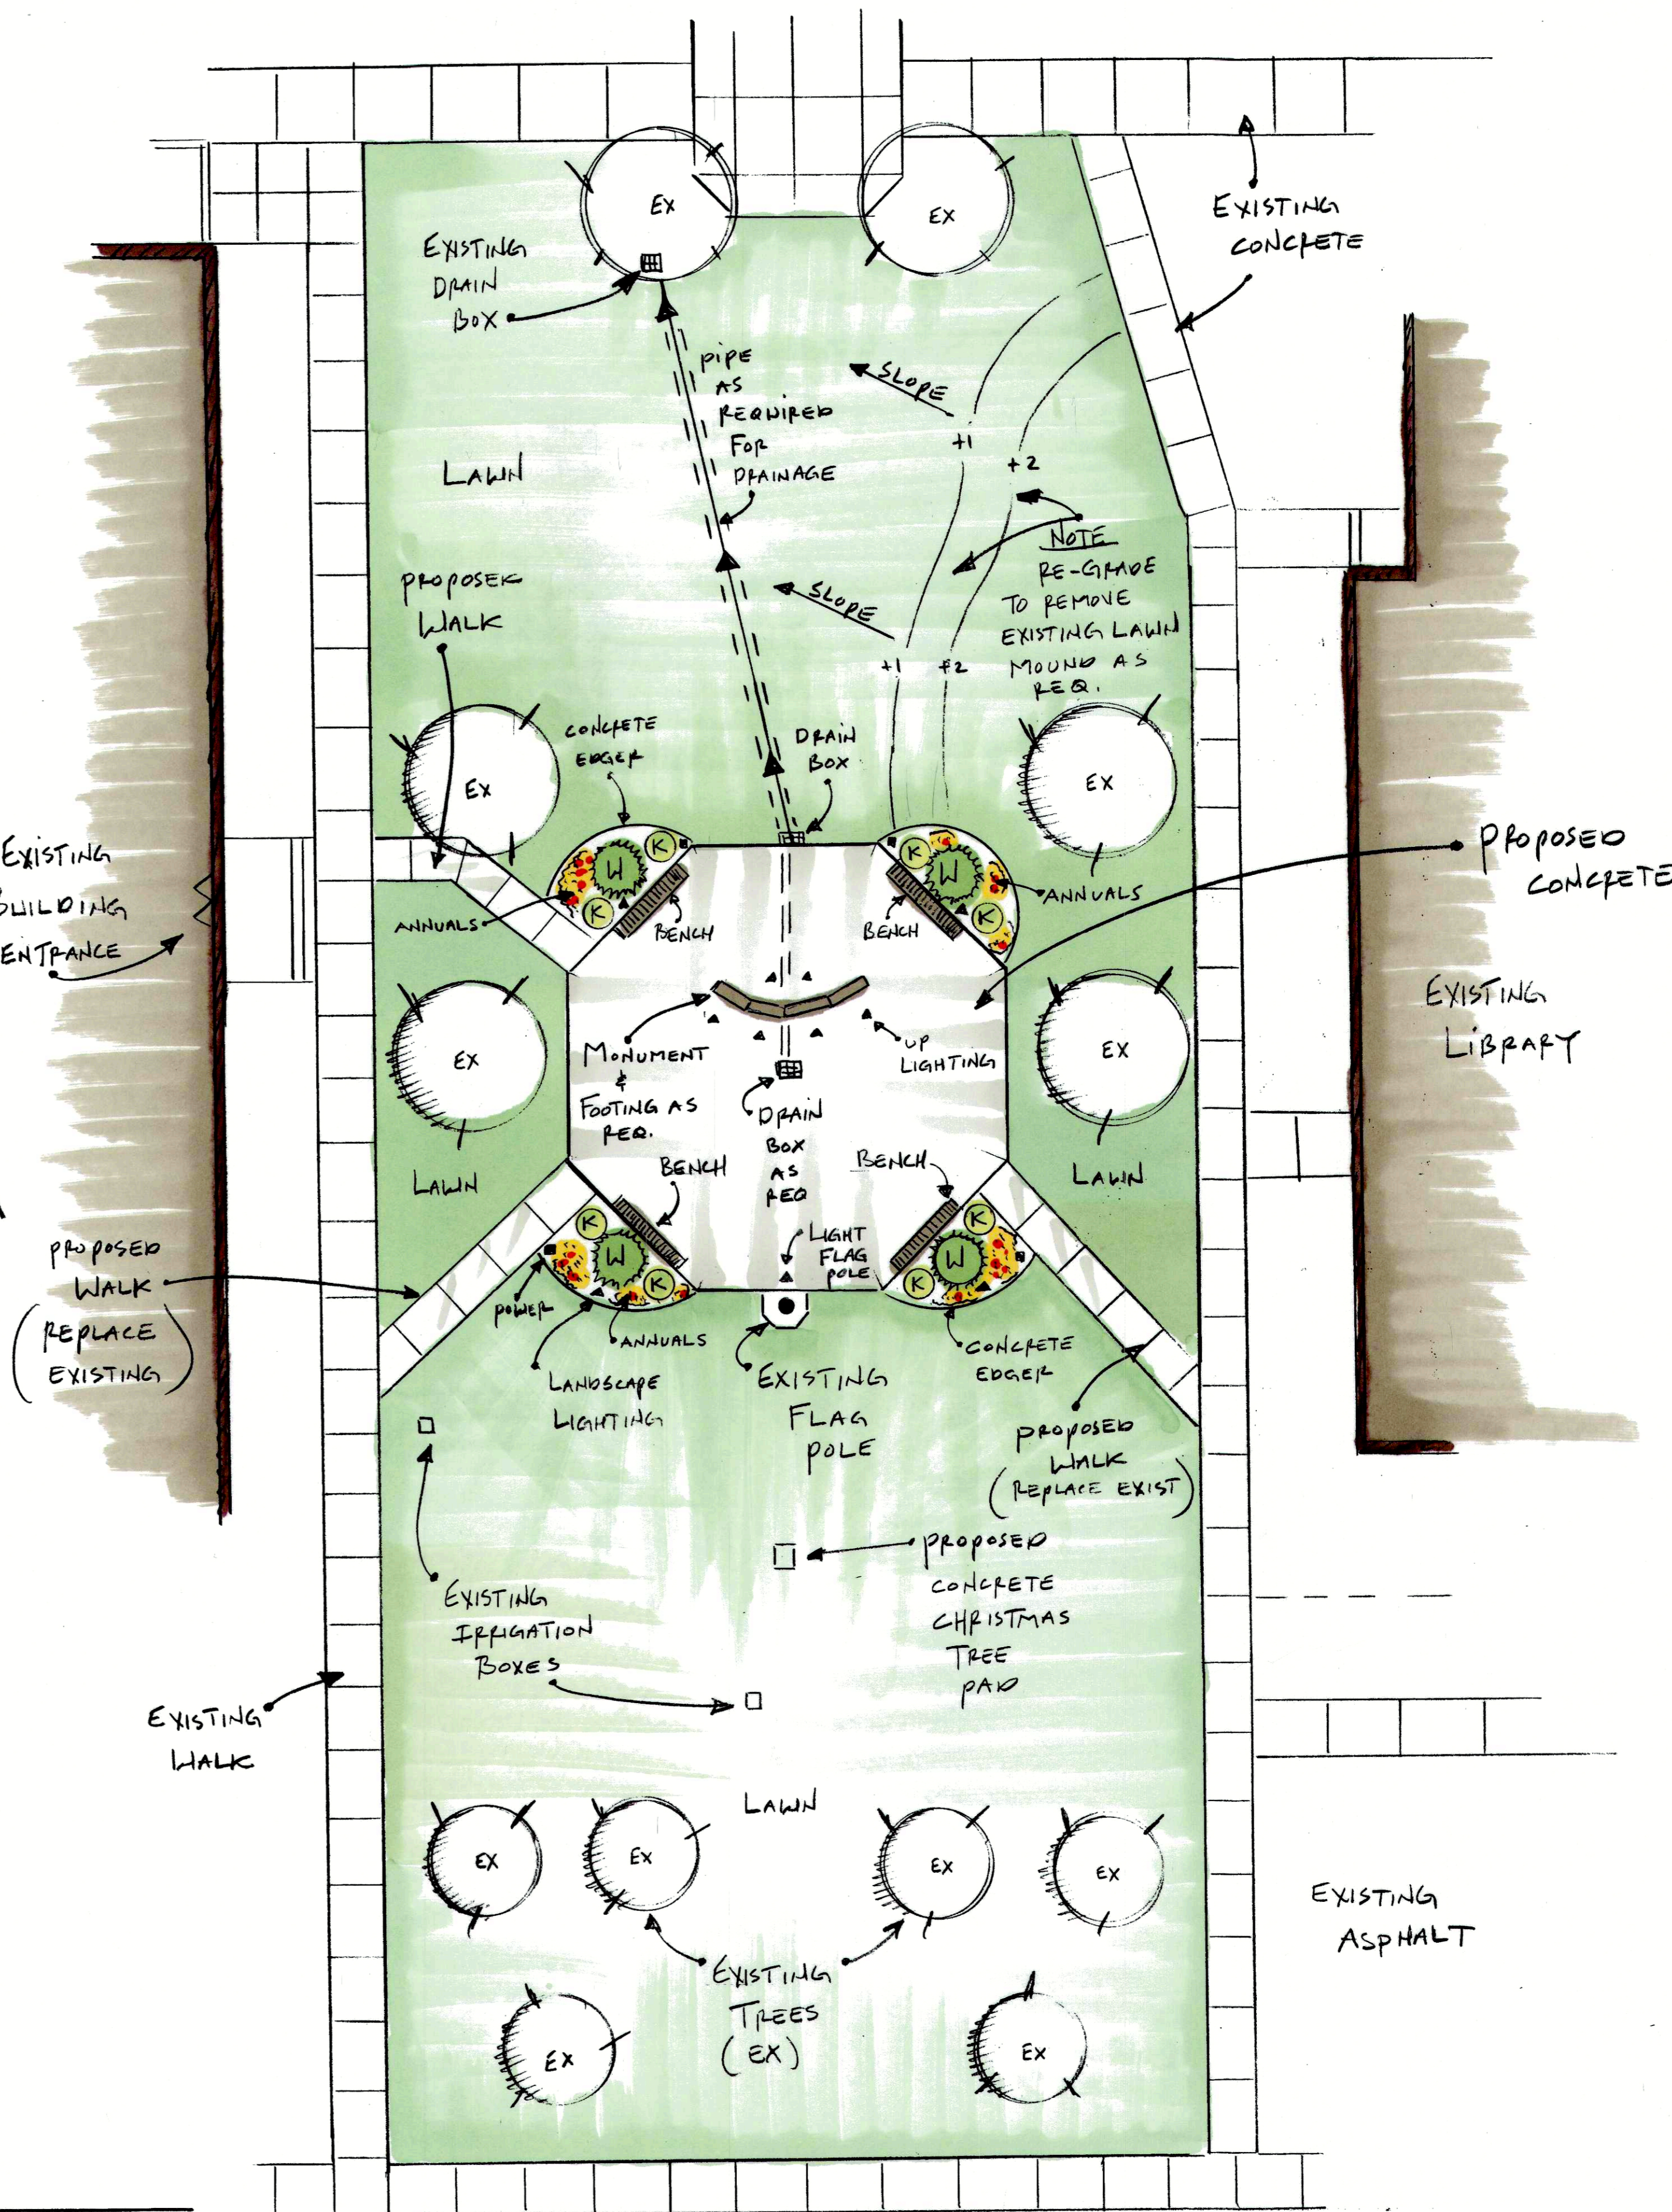

**PLANT LIST**

SYM	#	SIZE	COMMON NAME
K	8	5gal	KARL FOERSTER REED GRASS
W	4	7'-8'	WEeping WHITE SPRUCE

- ANNUAL & BULBS SYMBOL
- EX — EXISTING TREES TO REMAIN
- ▲ — LANDSCAPE LIGHTING SYMBOL
- — POWER OUTLET SYMBOL

10' 5' NORTH  
 Scale: 1" = 10'  
 PLAN VIEW  
 CLIENT: N. OGDEN  
 ADDRESS: 505 EAST 2600N.

**PLANT LIST**

SYM	#	SIZE	COMMON NAME
K	8	5gal	KARL FOERSTER REED GRASS
W	4	7'-8'	WEeping WHITE SPRUCE

- ANNUAL & BULBS SYMBOL
- EX — EXISTING TREES TO REMAIN
- ▲ — LANDSCAPE LIGHTING SYMBOL
- — POWER OUTLET SYMBOL

**PLAN VIEW 1"=10' SCALE**

**ENVISION LAND DESIGN**  
 DARREN@ENVISIONLANDDESIGN.COM

**801-791-9079**

DRAWN BY:  
**DARREN BURNETT**  
 LANDSCAPE ARCHITECT

10' 5' NORTH  
 Scale: 1" = 10' PLAN VIEW

CLIENT: N. OGDEN  
 ADDRESS: 505 EAST 2600N.

**NORTH OGDEN**  
**GOLD STAR MONUMENT**  
 LANDSCAPE PLAN

How are you?

How are you?