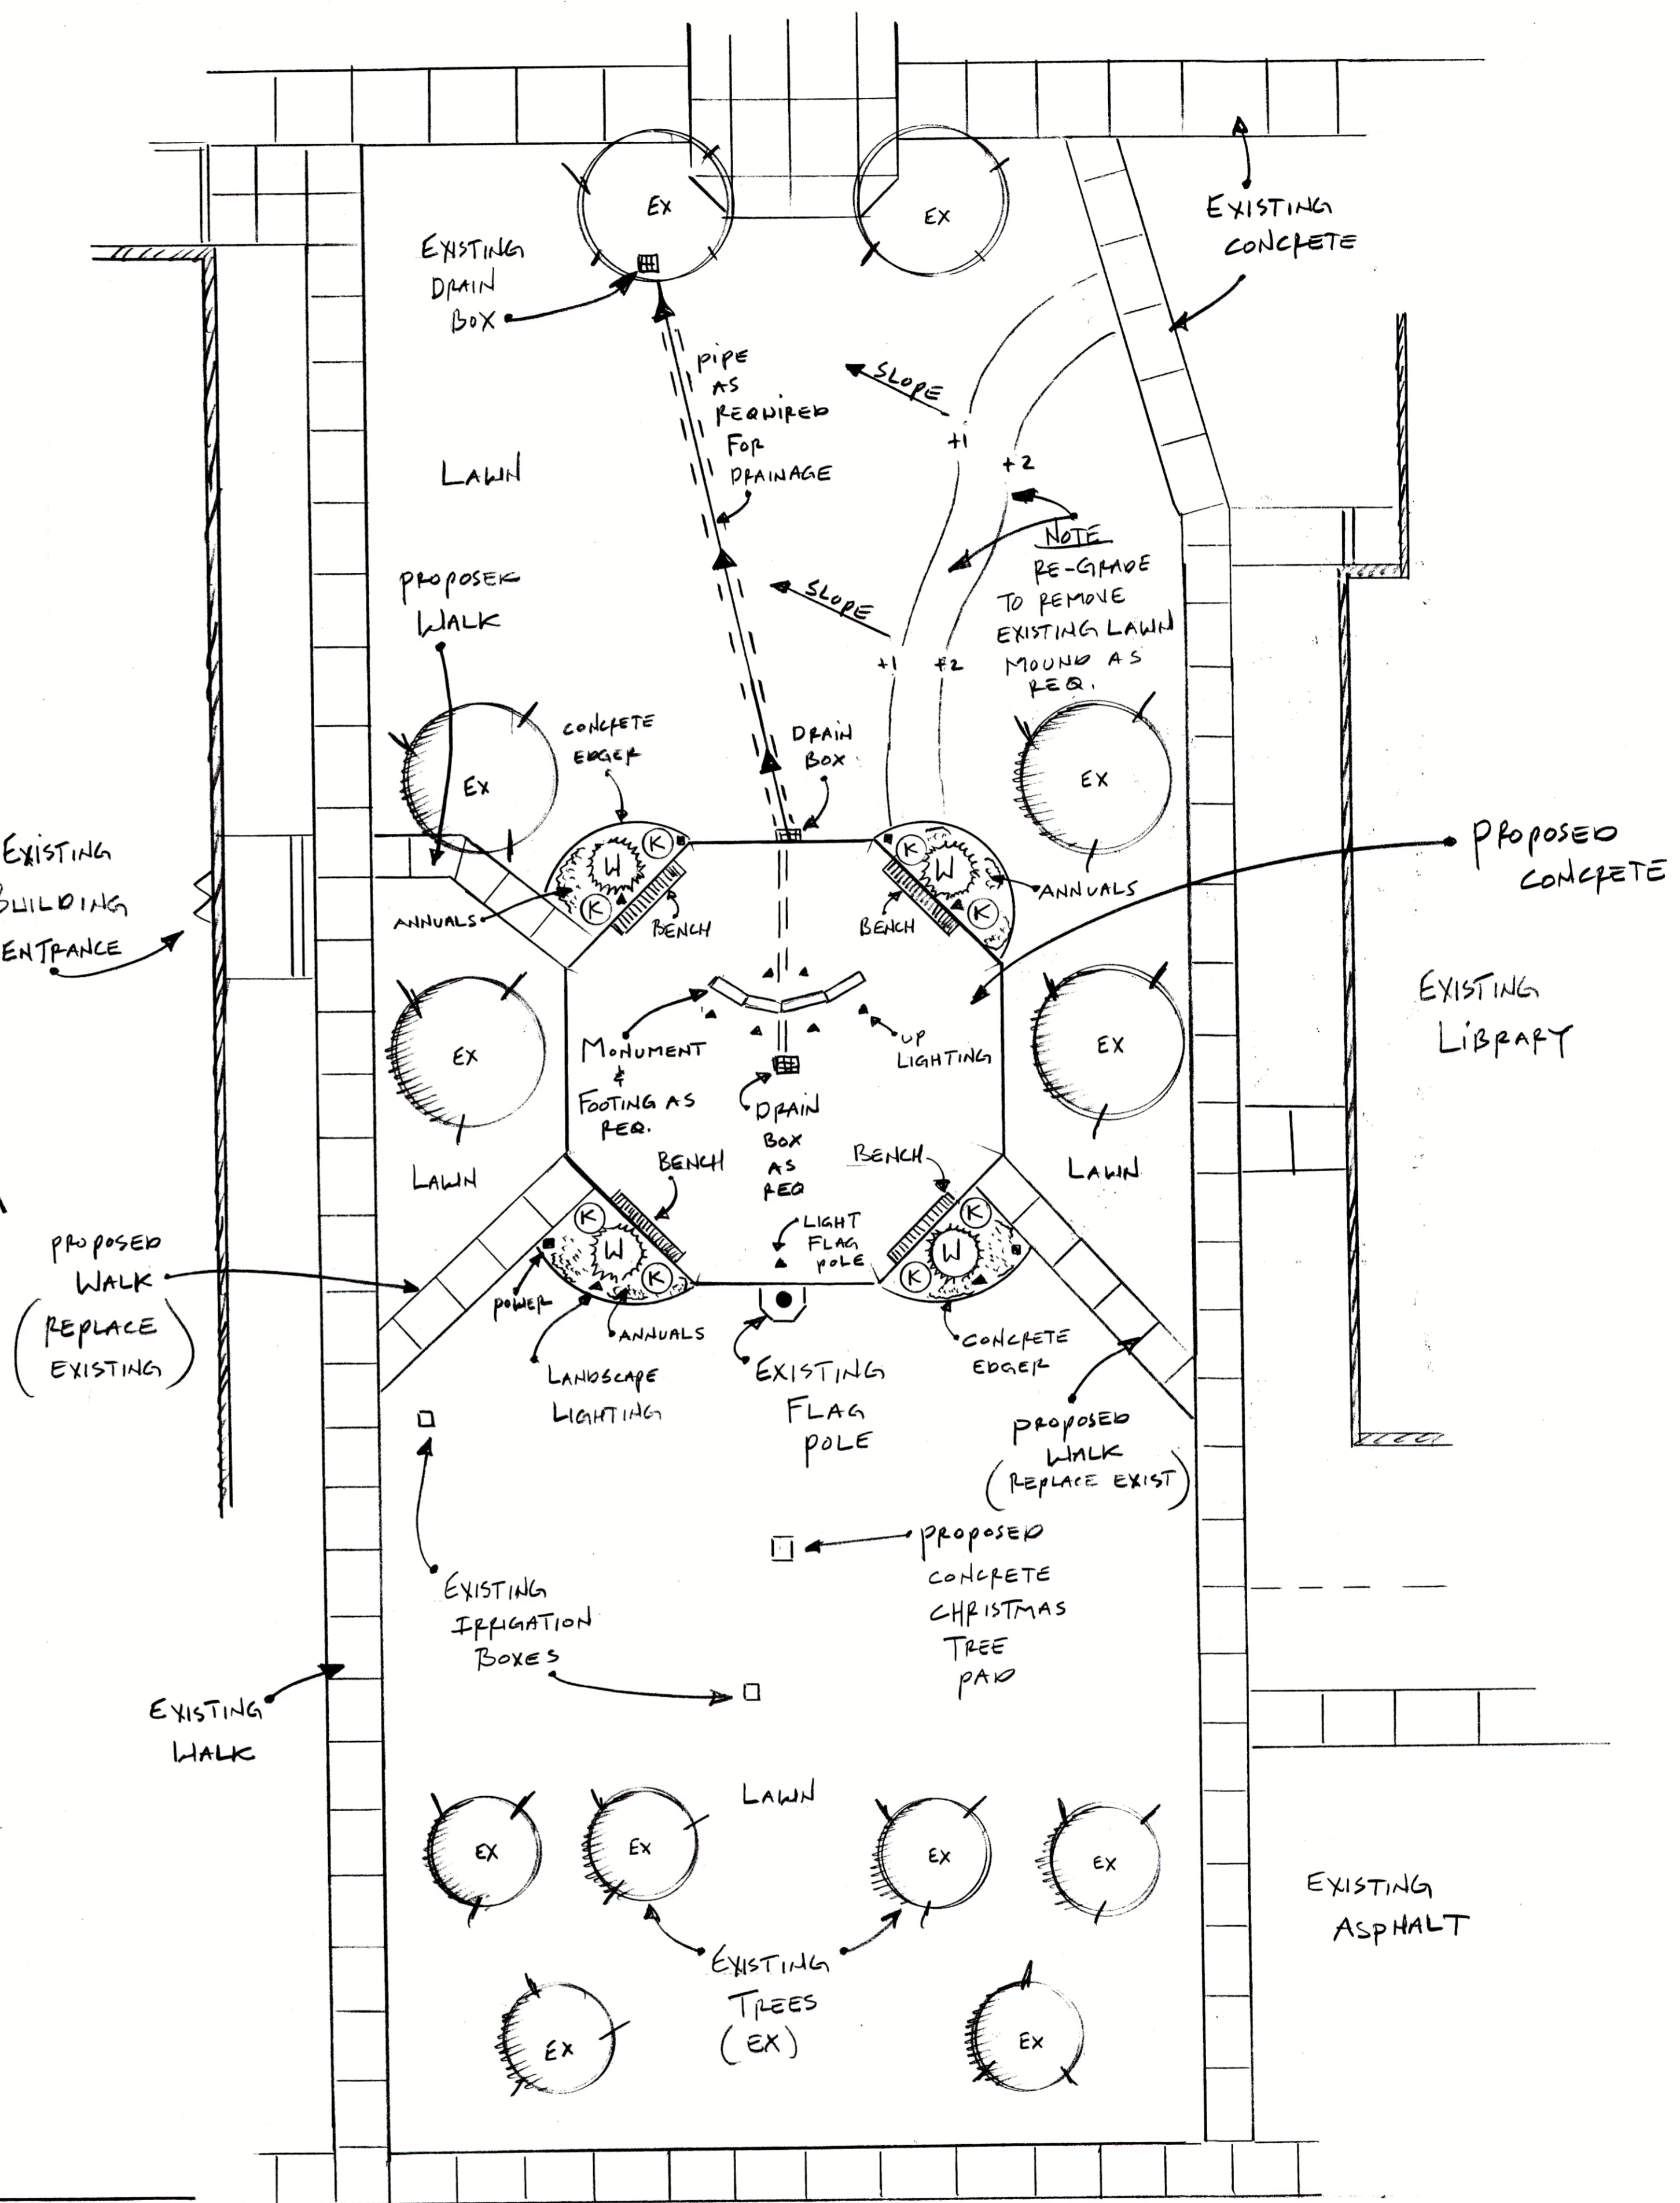

**PLANT LIST**

SYM	#	SIZE	COMMON NAME
K	8	5gal	KARL FOERSTER REED GRASS
W	4	7'-8'	WEeping WHITE SPRUCE

- ANNUAL & BULBS SYMBOL
- EX — EXISTING TREES TO REMAIN
- ▲ — LANDSCAPE LIGHTING SYMBOL
- — POWER OUTLET SYMBOL

10' 5' NORTH  
 Scale: 1" = 10'  
 PLAN VIEW  
 CLIENT: N. OGDEN  
 ADDRESS: 505 EAST 2600N.

**PLANT LIST**

SYM	#	SIZE	COMMON NAME
K	8	5gal	KARL FOERSTER REED GRASS
W	4	7'-8'	WEeping WHITE SPRUCE

- ANNUAL & BULBS SYMBOL
- EX — EXISTING TREES TO REMAIN
- ▲ — LANDSCAPE LIGHTING SYMBOL
- — POWER OUTLET SYMBOL

**PLAN VIEW 1"=10' SCALE**

**ENVISION LAND DESIGN**  
 DARREN@ENVISIONLANDDESIGN.COM

**801-791-9079**

DRAWN BY:  
**DARREN BURNETT**  
 LANDSCAPE ARCHITECT

10' 5' NORTH  
 Scale: 1" = 10' PLAN VIEW

CLIENT: N. OGDEN  
 ADDRESS: 505 EAST 2600N.

**NORTH OGDEN**  
**GOLD STAR MONUMENT**  
 LANDSCAPE PLAN

How are you?

How are you?