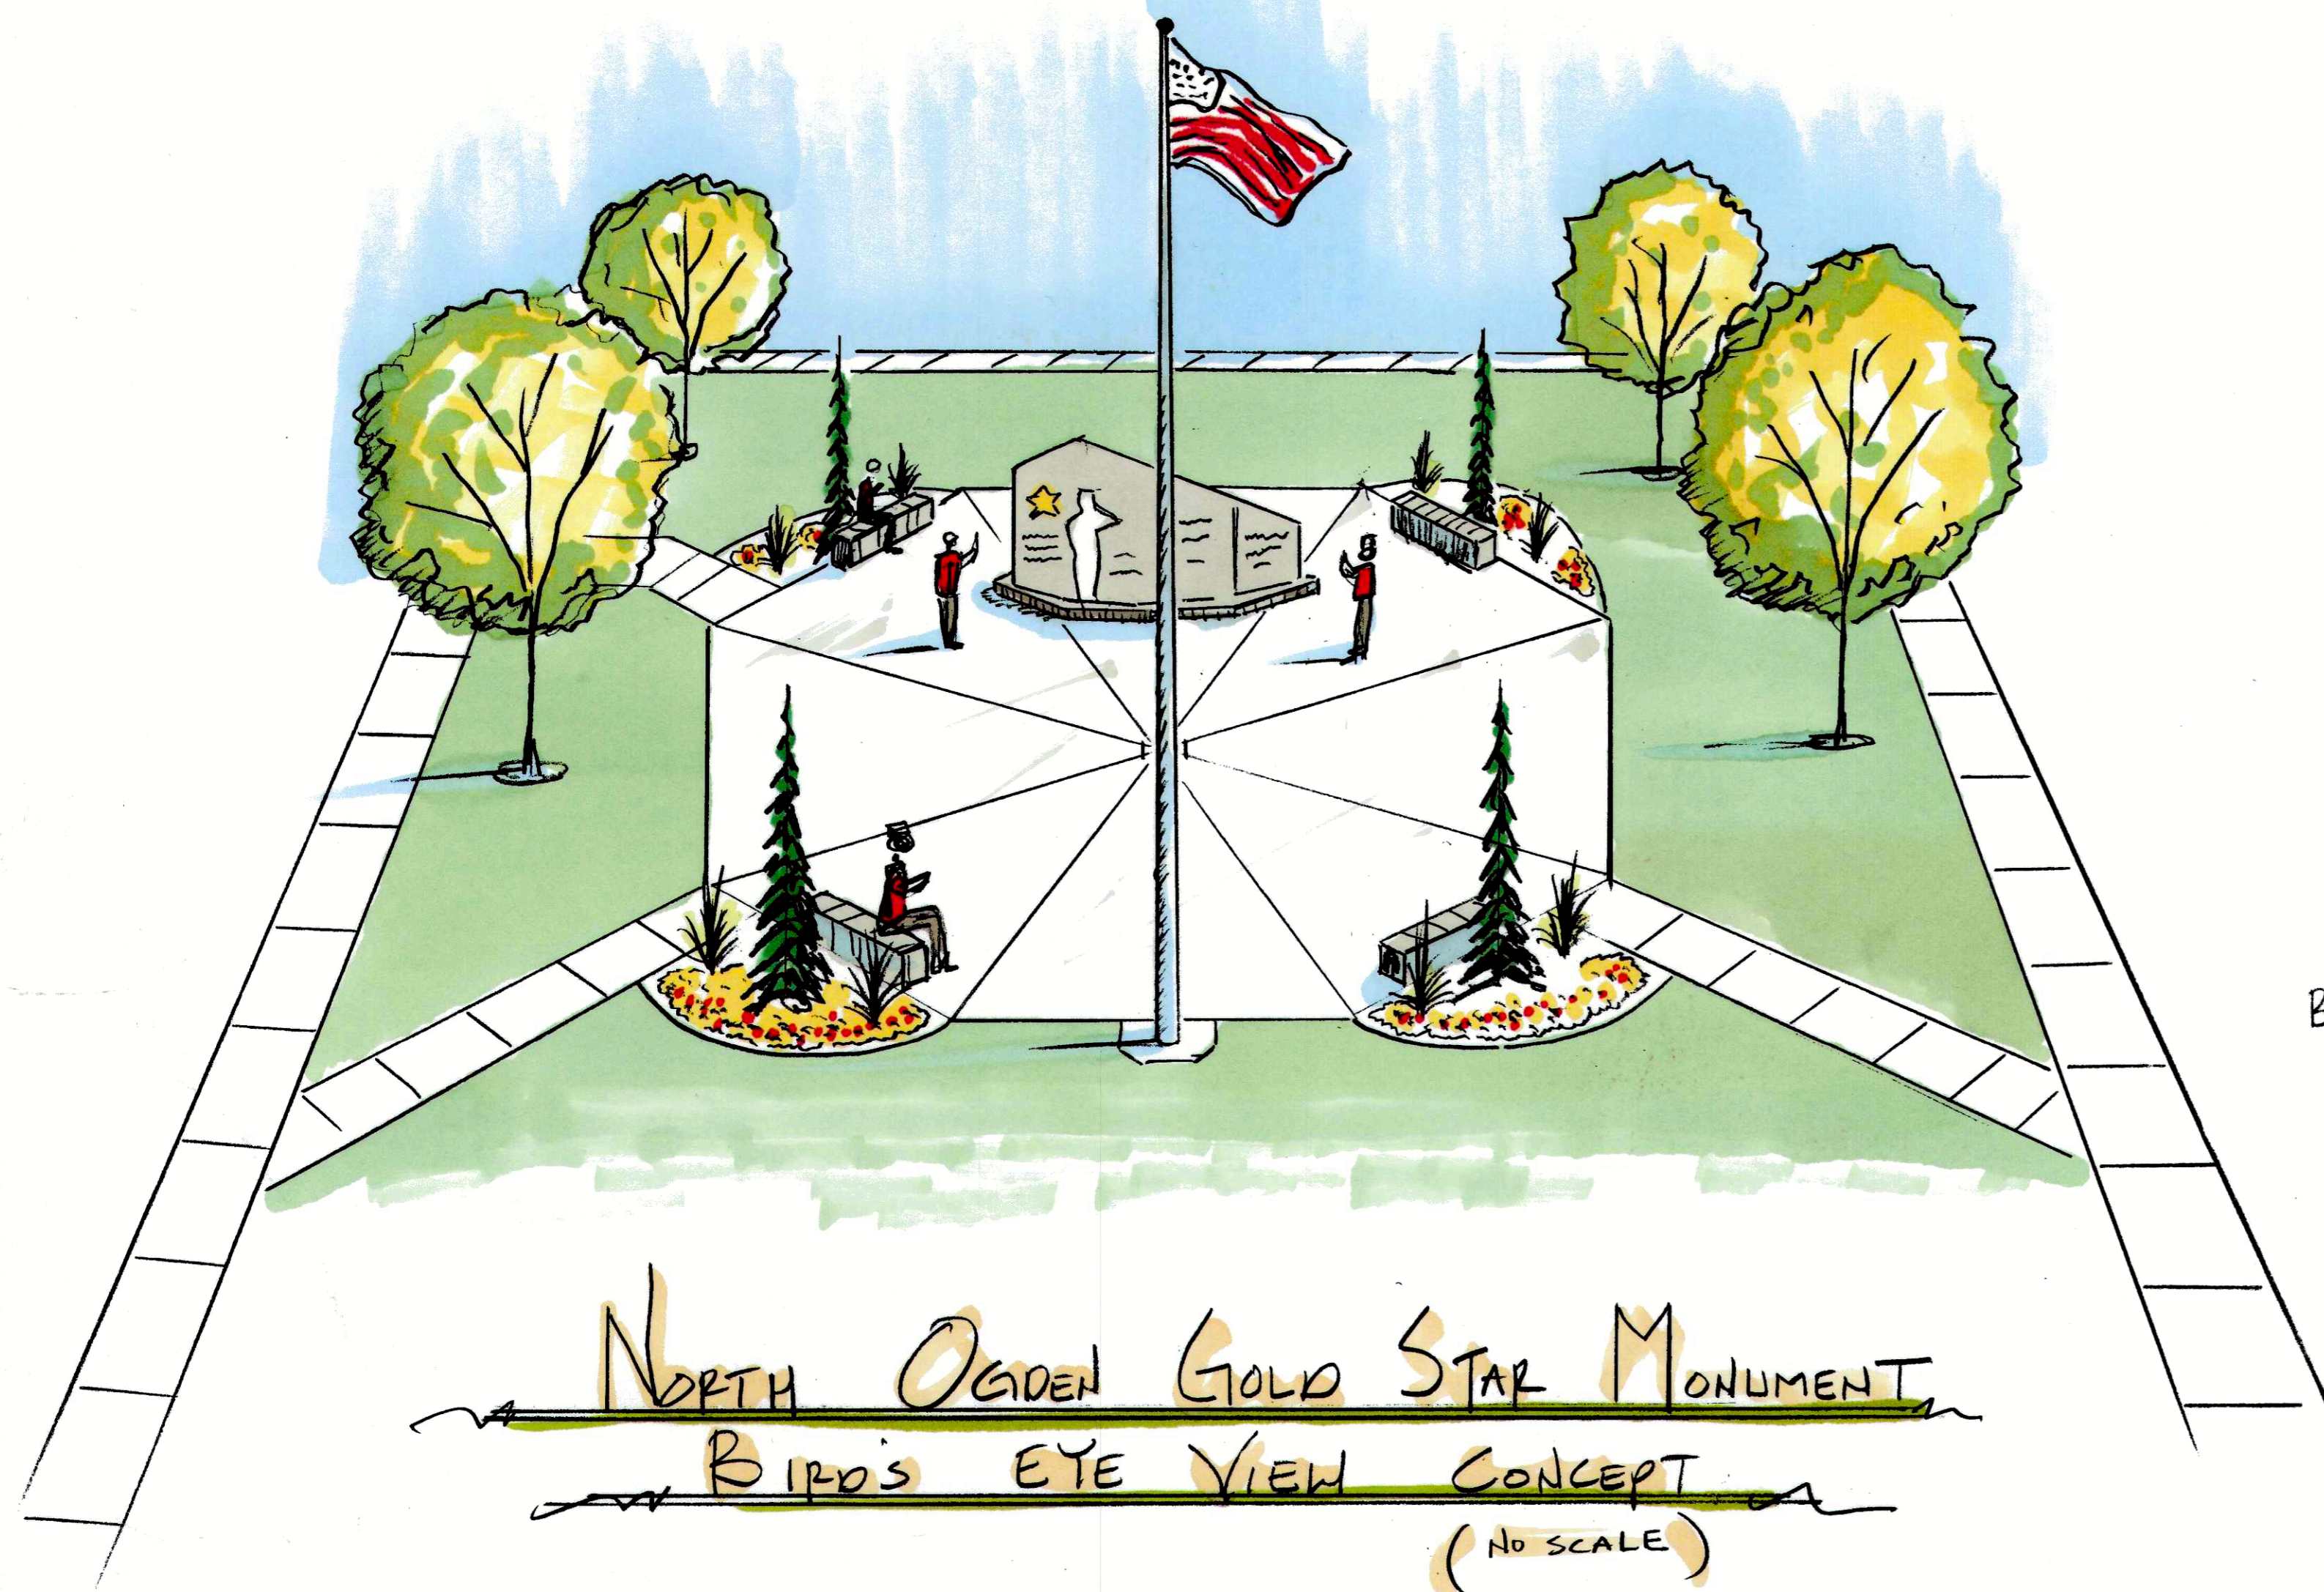

**PLANT LIST**

SYM	#	SIZE	COMMON NAME
K	8	5gal	KARL FOERSTER REED GRASS
W	4	7'-8'	WEeping WHITE SPRUCE

- ANNUAL & BULBS SYMBOL
- EX — EXISTING TREES TO REMAIN
- ▲ — LANDSCAPE LIGHTING SYMBOL
- — POWER OUTLET SYMBOL

10' 5' NORTH  
 Scale: 1" = 10'  
 PLAN VIEW  
 CLIENT: N. OGDEN  
 ADDRESS: 505 EAST 2600N.

**PLANT LIST**

SYM	#	SIZE	COMMON NAME
K	8	5gal	KARL FOERSTER REED GRASS
W	4	7'-8'	WEeping WHITE SPRUCE

- ANNUAL & BULBS SYMBOL
- EX — EXISTING TREES TO REMAIN
- ▲ — LANDSCAPE LIGHTING SYMBOL
- — POWER OUTLET SYMBOL

**PLAN VIEW 1"=10' SCALE**

**ENVISION LAND DESIGN**  
 DARREN@ENVISIONLANDDESIGN.COM

**801-791-9079**

DRAWN BY:  
**DARREN BURNETT**  
 LANDSCAPE ARCHITECT

10' 5' NORTH  
 Scale: 1" = 10' PLAN VIEW

CLIENT: N. OGDEN  
 ADDRESS: 505 EAST 2600N.

**NORTH OGDEN**  
**GOLD STAR MONUMENT**  
 LANDSCAPE PLAN

How are you?

How are you?